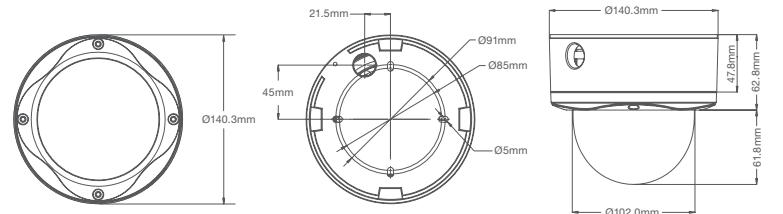

D4SO Mechanical

Casing	Die-cast aluminum chassis	
	Polycarbonate Dome	
Total Unit Dimensions	Unit	Ø 5.5" (140.3mm) x 4.9" H (124.6mm)
	Packaged	8" W (203mm) x 7.5" L (190mm) x 6" H (152mm)
Weight	Unit	2.0 lbs (0.91kg) w/o camera 2.4 lbs (1.09kg) w/ camera
	Packaged	3.1 lbs (1.406kg)