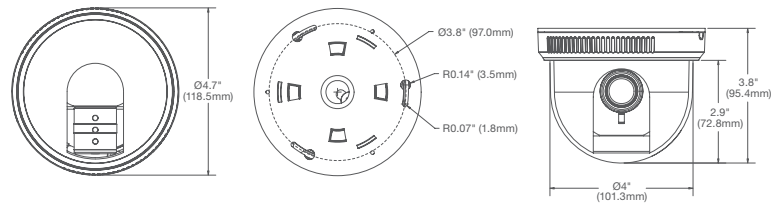

## D4S Mechanical

<b>Casing</b>	Acrylonitrile Butadiene Styrene (ABS) Plastic Housing	
	Acrylic (PMMA) Dome	
<b>Total Unit Dimensions</b>	Unit	Ø 4.7" (118.5mm) x 3.8" H (95.4mm)
	Packaged	6.5" W (165mm) x 6.5" L (165mm) x 5.8" H (147mm)
<b>Weight</b>	Unit	0.47 lbs (0.215kg) w/o camera    0.98 lbs (0.445kg) w/ camera
	Packaged	1.4 lbs (0.635kg)