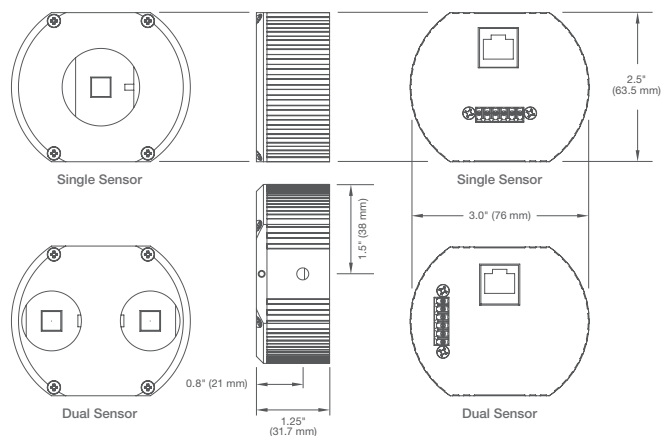

Compliance	Industry Standard	ONVIF Profile S and PSIA Conformant
	Listings	UL (CB)
	FCC Compliance	47 CFR 15 Class A
	Environmental	RoHS, REACH, WEEE
	Markings	(CE) EN55022 Class A, EN55024, EN61000-3-2, EN61000-3-3, EN60950-1

Electrical	Input/Output	General purpose opto-coupled
	Power Over Ethernet	PoE 802.3af, Class 3
	Auxiliary Power	12-48V DC, 24V AC (AV3236 is PoE only)
	Power Consumption	4.5 Watts DC Power

Environmental	Operating temperature	-5°C (23°F) to +45°C (113°F) -5°C (23°F) to +40°C (104°F) (in Dome4 housings)
	Humidity	0% to 90% (non-condensing)
	Stable image temperature	0°C (32°F) to +50°C (122°F)
	Storage temperature	-20°C (-4°F) to +60°C (140°F)

Mechanical	Casing	Die-cast aluminum chassis C/C/S lens mount	
	Total Unit Dimensions	Unit	3" W (76mm) x 1.25" D (31.7mm) x 2.5" H (63.5mm) (w/o lens)
		Packaged	4" W (102mm) x 4" L (102mm) x 3.7" H (94mm)
	Weight	Unit	5.8oz (164 grams) w/o lens
		Packaged	0.7 lbs (0.318kg)

Accessories	D4S*	Indoor 4" Surface Dome
	D4F*	Indoor 4" In-Ceiling Dome
	D4SO*	Outdoor 4" Dome
	DOME4-I	Indoor 4" Dome
	DOME4-O	Outdoor 4" Dome
	DOME5-I*	Recessed 5" Dome
	HSG2	Outdoor PoE Housing

* Not compatible with Dual Sensor model